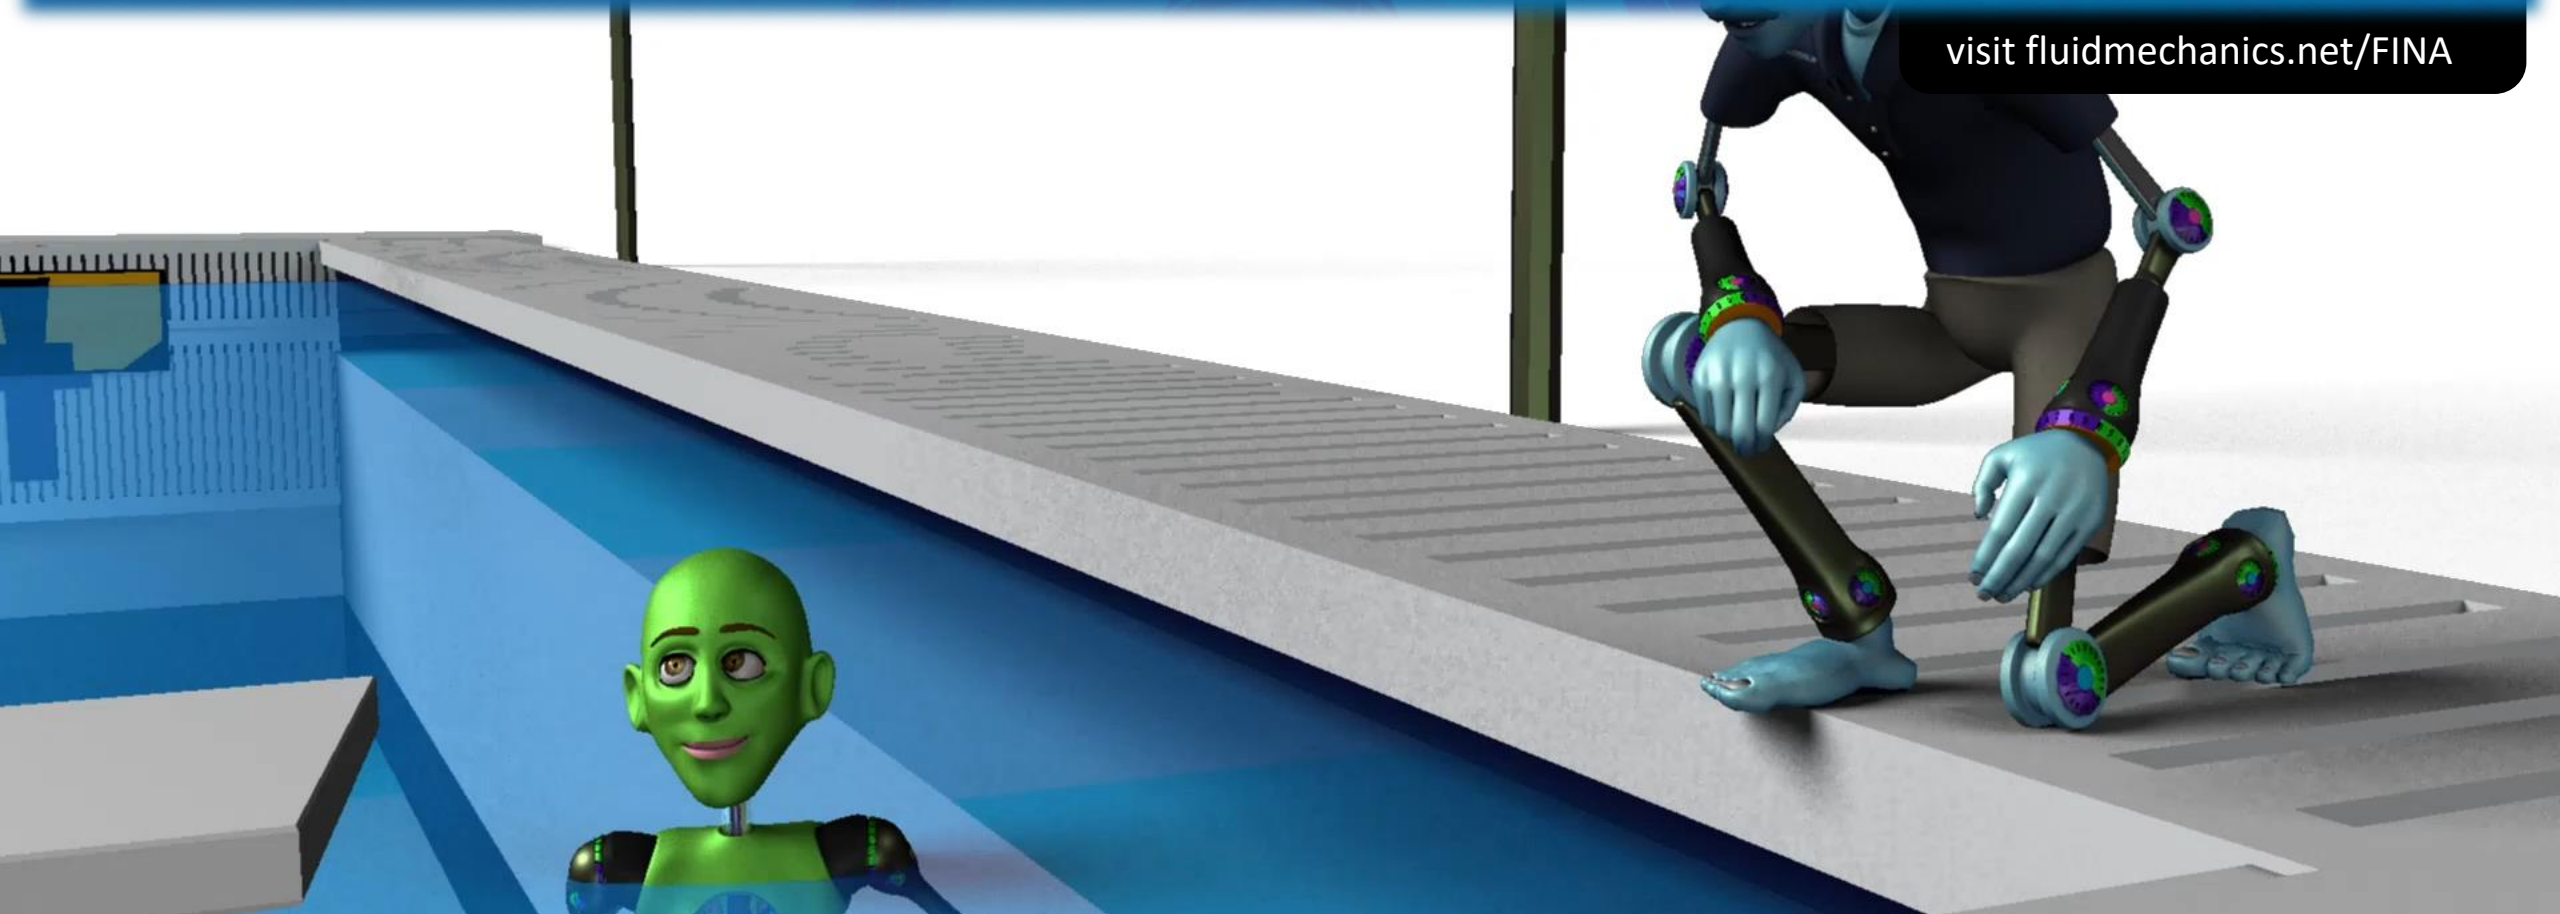

visit fluidmechanics.net/FINA